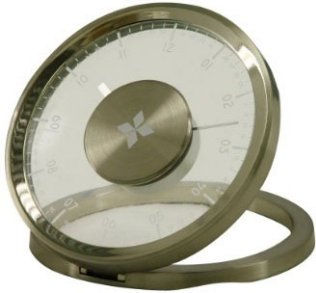

Gift Merchandise

EMPLOYEES RECREATION ASSOCIATION

Accessories

These items do not include sales tax

Desk Clock 5.5"
$40.00
GA logo